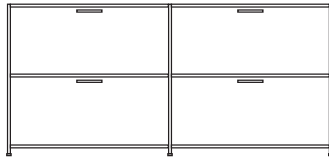

DIMENSIONS
H 783 - mm
W 1700 - mm
D 450 - mm

sideboard 2 drawers + 2 flap doors
perle lacquer

DIMENSIONS
H 783 - mm
W 1700 - mm
D 450 - mm

pair of glass shelves clear glass

DIMENSIONS

sideboard 2 drawers for suspended files + 2 flap doors lacquer - colour to order