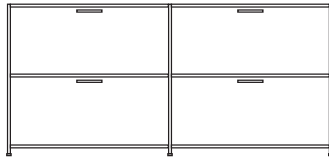

sideboard 2 drawers for suspended
files + 2 flap doors perle lacquer

DIMENSIONS
H 783 - mm
W 1700 - mm
D 450 - mm