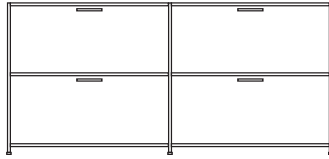

DIMENSIONS
H 783 - mm
W 1700 - mm
D 450 - mm

sideboard 2 drawers + 2 flap doors
perle lacquer

DIMENSIONS
H 783 - mm
W 1700 - mm
D 450 - mm

pair of glass shelves clear glass

DIMENSIONS

sideboard 2 drawers for suspended files + 2 flap doors lacquer - colour to order

DIMENSIONS

H 783 - mm
W 1700 - mm
D 450 - mm

sideboard 2 drawers for suspended files + 2 flap doors argile lacquer

DIMENSIONS

H 783 - mm
W 1700 - mm
D 450 - mm

sideboard 2 drawers for suspended
files + 2 flap doors white lacquer

DIMENSIONS
H 783 - mm
W 1700 - mm
D 450 - mm

sideboard 2 drawers for suspended
files + 2 flap doors perle lacquer

DIMENSIONS
H 783 - mm
W 1700 - mm
D 450 - mm

pair of glass shelves clear glass

DIMENSIONS

sideboard 2 doors + 3 drawers lacquer
- colour to order