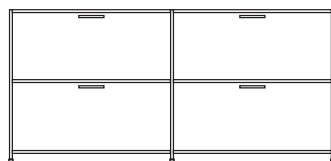

tray console with drawer lacquer -
colour to order

DIMENSIONS

tray console with drawer argile lacquer

DIMENSIONS

tray console with drawer white lacquer

DIMENSIONS

tray console with drawer perle lacquer

DIMENSIONS