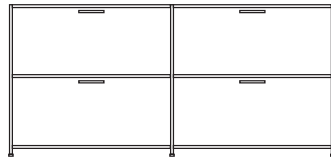

DIMENSIONS
H 783 - mm
W 1700 - mm
D 450 - mm

sideboard 2 drawers + 2 flap doors
perle lacquer

DIMENSIONS
H 783 - mm
W 1700 - mm
D 450 - mm

pair of glass shelves clear glass

DIMENSIONS

sideboard 2 drawers for suspended files + 2 flap doors lacquer - colour to order

DIMENSIONS

H 783 - mm
W 1700 - mm
D 450 - mm

sideboard 2 drawers for suspended files + 2 flap doors argile lacquer

DIMENSIONS

H 783 - mm
W 1700 - mm
D 450 - mm

sideboard 2 drawers for suspended
files + 2 flap doors white lacquer