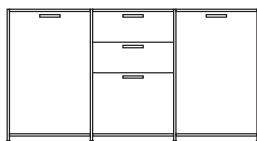

DIMENSIONS
H 783 - mm
W 1700 - mm
D 450 - mm

sideboard 2 drawers + 2 flap doors
perle lacquer

DIMENSIONS
H 783 - mm
W 1700 - mm
D 450 - mm

pair of glass shelves clear glass

DIMENSIONS

sideboard 2 drawers for suspended files + 2 flap doors lacquer - colour to order

DIMENSIONS
H 783 - mm
W 1700 - mm
D 450 - mm

sideboard 2 drawers for suspended
files + 2 flap doors perle lacquer

DIMENSIONS
H 783 - mm
W 1700 - mm
D 450 - mm

pair of glass shelves clear glass

DIMENSIONS

sideboard 2 doors + 3 drawers lacquer
- colour to order

DIMENSIONS
H 855 - mm
W 1635 - mm
D 450 - mm

sideboard 2 doors + 3 drawers argile
lacquer

DIMENSIONS
H 855 - mm
W 1635 - mm
D 450 - mm

sideboard 2 doors + 3 drawers white
lacquer

DIMENSIONS
H 855 - mm
W 1635 - mm
D 450 - mm