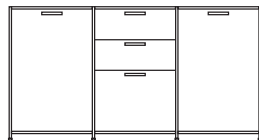

sideboard 2 doors + 3 drawers perle
lacquer

DIMENSIONS
H 855 - mm
W 1635 - mm
D 450 - mm