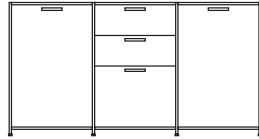

DIMENSIONS
H 783 - mm
W 1700 - mm
D 450 - mm

sideboard 2 drawers + 2 flap doors
perle lacquer

DIMENSIONS
H 783 - mm
W 1700 - mm
D 450 - mm

pair of glass shelves clear glass

DIMENSIONS

sideboard 2 drawers for suspended files + 2 flap doors lacquer - colour to order

DIMENSIONS
H 783 - mm
W 1700 - mm
D 450 - mm

sideboard 2 drawers for suspended
files + 2 flap doors perle lacquer

DIMENSIONS
H 783 - mm
W 1700 - mm
D 450 - mm

pair of glass shelves clear glass

DIMENSIONS

sideboard 2 doors + 3 drawers lacquer
- colour to order

DIMENSIONS
H 855 - mm
W 1635 - mm
D 450 - mm

sideboard 2 doors + 3 drawers argile
lacquer

DIMENSIONS
H 855 - mm
W 1635 - mm
D 450 - mm

sideboard 2 doors + 3 drawers white
lacquer

DIMENSIONS
H 855 - mm
W 1635 - mm
D 450 - mm