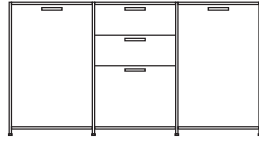

sideboard 2 doors + 3 drawers argile
lacquer

DIMENSIONS
H 855 - mm
W 1635 - mm
D 450 - mm