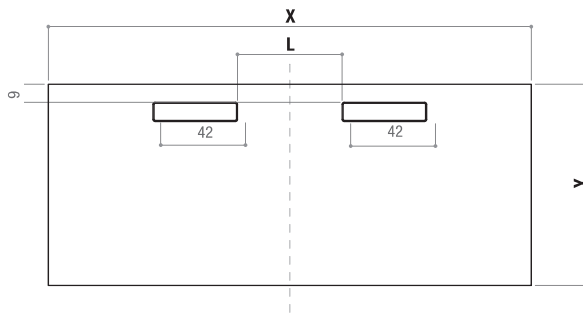

TENSE cable management door position

with one or two lateral openings for cable management in size 35 cm

X (cm)	Y (cm)
160	90
180	90
200	90
220	90
200	100
220	100

Undertop cable tray

Opening for cable management in size 35 cm

with one central opening for cable management in size 42 cm

X (cm)	Y (cm)
150	150
200	150
240	150

Opening for cable management in size 42 cm

with two front openings for cable management in size 42 cm

X (cm)	Y (cm)	L (cm)
240	90	52
240	100	52
260	100	64
280	100	84
300	100	104
240	120	52
260	120	64
280	120	84
300	120	104
360	120	164
400	120	116

with two central openings for cable management in size 42 cm

X (cm)	Y (cm)	L (cm)
240	120	52
260	120	64
280	120	84
300	120	104
360	120	164
400	120	116
300	150	104
360	150	164
400	150	116