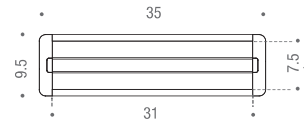

TENSE cable management door position

with one or two lateral openings for cable management in size 35 cm

X (cm)	Y (cm)
160	90
180	90
200	90
220	90
200	100
220	100

Undertop cable tray

Opening for cable management in size 35 cm

with one central opening for cable management in size 42 cm

X (cm)	Y (cm)
150	150
200	150
240	150

Opening for cable management in size 42 cm

with two front openings for cable management in size 42 cm

X (cm)	Y (cm)	L (cm)
240	90	52
240	100	52
260	100	64
280	100	84
300	100	104
240	120	52
260	120	64
280	120	84
300	120	104
360	120	164
400	120	116

with two central openings for cable management in size 42 cm

X (cm)	Y (cm)	L (cm)
240	120	52
260	120	64
280	120	84
300	120	104
360	120	164
400	120	116
300	150	104
360	150	164
400	150	116