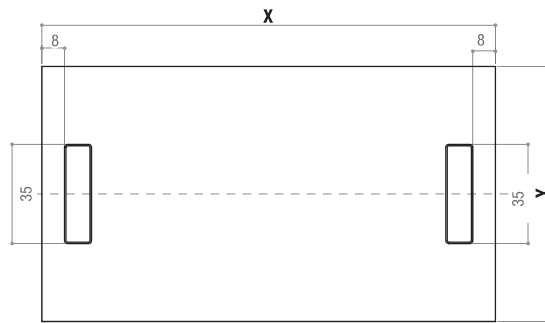

TENSE cable management door position

with one or two lateral openings for cable management in size 35 cm

X (cm)	Y (cm)
160	90
180	90
200	90
220	90
200	100
220	100

Undertop cable tray

Opening for cable management in size 35 cm

with one central opening for cable management in size 42 cm

X (cm)	Y (cm)
150	150
200	150
240	150

Opening for cable management in size 42 cm

with two front openings for cable management in size 42 cm

X (cm)	Y (cm)	L (cm)
240	90	52
240	100	52
260	100	64
280	100	84
300	100	104
240	120	52
260	120	64
280	120	84
300	120	104
360	120	164
400	120	116

with two central openings for cable management in size 42 cm

X (cm)	Y (cm)	L (cm)
240	120	52
260	120	64
280	120	84
300	120	104
360	120	164
400	120	116
300	150	104
360	150	164
400	150	116