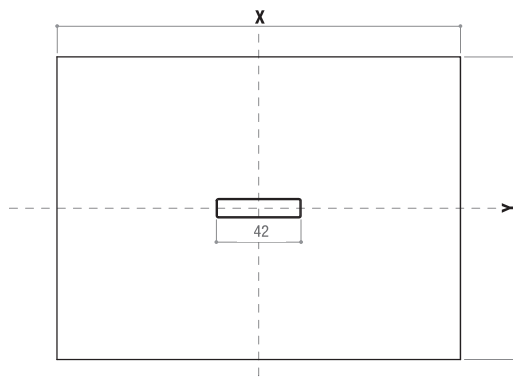

TENSE cable management door position

with one or two lateral openings for cable management in size 35 cm

X (cm)	Y (cm)
160	90
180	90
200	90
220	90
200	100
220	100

Undertop cable tray

Opening for cable management in size 35 cm

with one central opening for cable management in size 42 cm

X (cm)	Y (cm)
150	150
200	150
240	150

Opening for cable management in size 42 cm

with two front openings for cable management in size 42 cm

X (cm)	Y (cm)	L (cm)
240	90	52
240	100	52
260	100	64
280	100	84
300	100	104
240	120	52
260	120	64
280	120	84
300	120	104
360	120	164
400	120	116

with two central openings for cable management in size 42 cm

X (cm)	Y (cm)	L (cm)
240	120	52
260	120	64
280	120	84
300	120	104
360	120	164
400	120	116
300	150	104
360	150	164
400	150	116