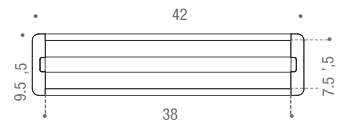

TENSE cable management door position

with one or two lateral openings for cable management in size 35 cm

X (cm)	Y (cm)
160	90
180	90
200	90
220	90
200	100
220	100

Undertop cable tray

Opening for cable management in size 35 cm

with one central opening for cable management in size 42 cm

X (cm)	Y (cm)
150	150
200	150
240	150

Opening for cable management in size 42 cm

with two front openings for cable management in size 42 cm

X (cm)	Y (cm)	L (cm)
240	90	52
240	100	52
260	100	64
280	100	84
300	100	104
240	120	52
260	120	64
280	120	84
300	120	104
360	120	164
400	120	116

with two central openings for cable management in size 42 cm

X (cm)	Y (cm)	L (cm)
240	120	52
260	120	64
280	120	84
300	120	104
360	120	164
400	120	116
300	150	104
360	150	164
400	150	116